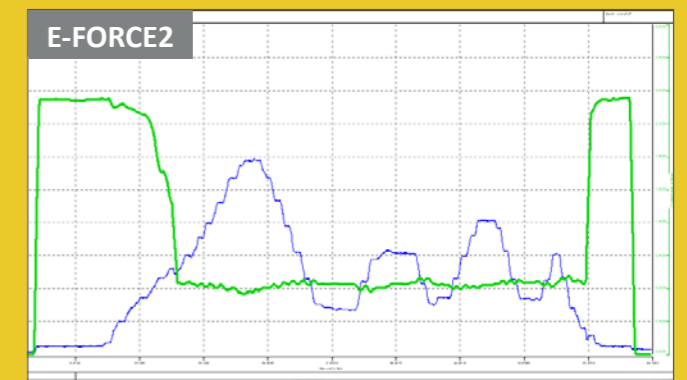

NEW POINT OF CONNECTION FOR MORE FLEXIBILITY

WEBER RESCUE's new generation of hose-bound cutters, spreaders and combi tools can be converted to E-FORCE3 battery-powered devices at any time via a new point of connection. This means more flexible decision-making. The conversion will be done by a certified workshop.

Buy a hose-bound tool today and upgrade to battery technology tomorrow!

Upgrade from hose-bound to battery technology in only a few steps:

MORE SPEED THROUGH MODERN SWITCHING TECHNOLOGY

Due to the newly developed switching valve the rescue system is always in the maximum possible speed range, comparable to a 2-step automatic transmission that always uses the optimum gear. This increases the working speed by at least 25% – depending on the application, the rescue tool is even much faster.

In addition to the switching valve, the basic speed of the new E-FORCE3 tools is once again noticeably increased.

Raise of performance:
>> higher working speed
>> reduced working time

— output >> working speed
— working pressure