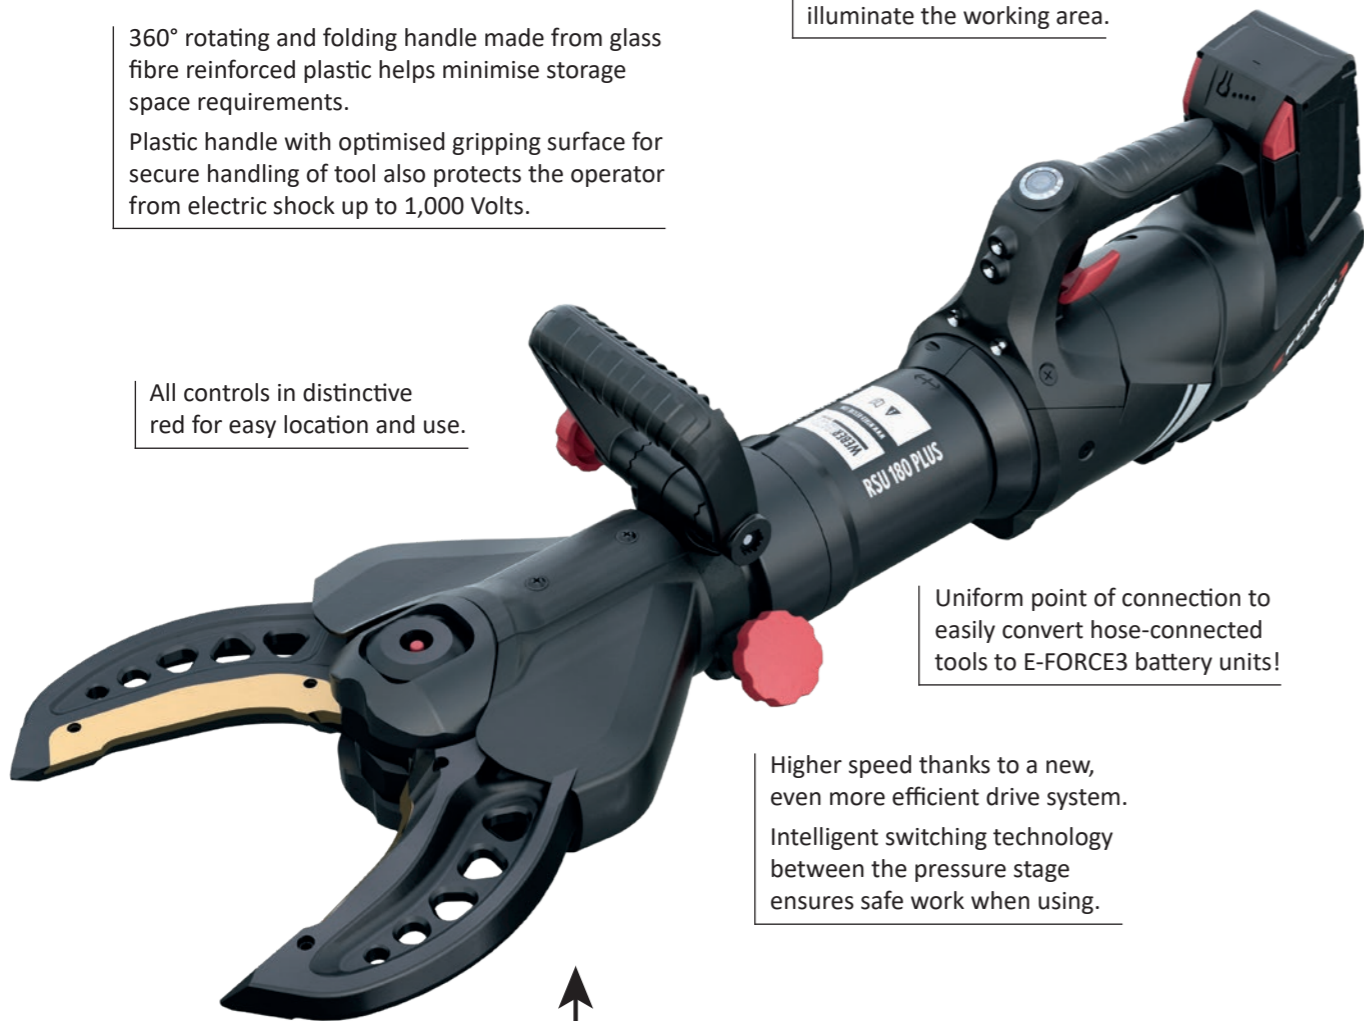

NEW!

LET'S CREATE FUTURE 

E-FORCE3 BATTERY TOOLS

WEBERRESCUE
SYSTEMS

E-FORCE3 NEW GENERATION OF BATTERY TOOLS

E FORCE 3

360° rotating and folding handle made from glass fibre reinforced plastic helps minimise storage space requirements.

Plastic handle with optimised gripping surface for secure handling of tool also protects the operator from electric shock up to 1,000 Volts.

All controls in distinctive red for easy location and use.

Additional LED lighting to illuminate the working area.

Uniform point of connection to easily convert hose-connected tools to E-FORCE3 battery units!

Higher speed thanks to a new, even more efficient drive system. Intelligent switching technology between the pressure stage ensures safe work when using.

NEW POINT OF CONNECTION FOR MORE FLEXIBILITY

WEBER RESCUE's new generation of hose-bound cutters, spreaders and combi tools can be converted to E-FORCE3 battery-powered devices at any time via a new point of connection. This means more flexible decision-making. The conversion will be done by a certified workshop.