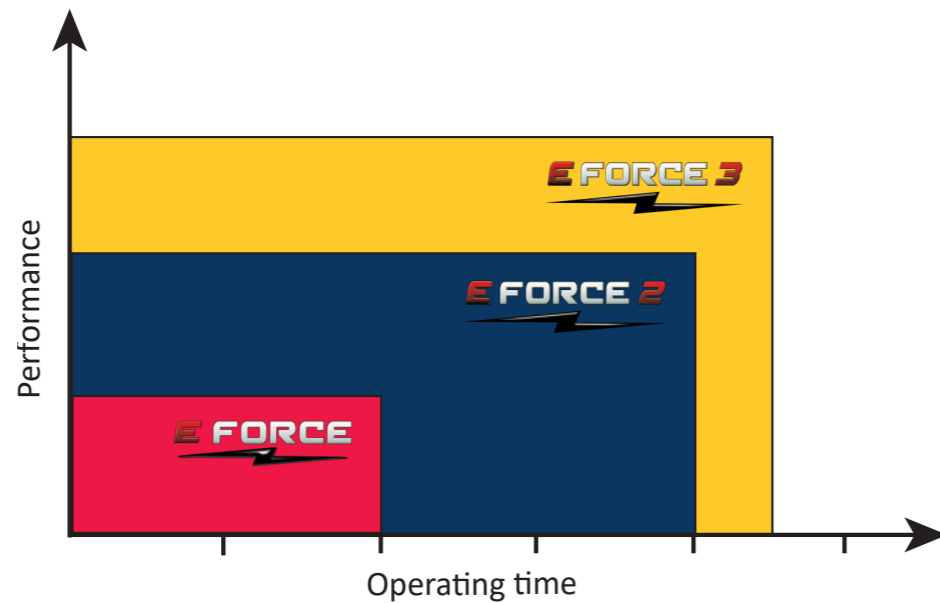

NEW!

LET'S CREATE FUTURE 

E-FORCE3 BATTERY TOOLS

WEBERRESCUE
SYSTEMS

E-FORCE3 NEW GENERATION OF BATTERY TOOLS

E FORCE 3

360° rotating and folding handle made from glass fibre reinforced plastic helps minimise storage space requirements.

Plastic handle with optimised gripping surface for secure handling of tool also protects the operator from electric shock up to 1,000 Volts.

All controls in distinctive red for easy location and use.

Additional LED lighting to illuminate the working area.

Uniform point of connection to easily convert hose-connected tools to E-FORCE3 battery units!

Higher speed thanks to a new, even more efficient drive system. Intelligent switching technology between the pressure stage ensures safe work when using.

NEW POINT OF CONNECTION FOR MORE FLEXIBILITY

WEBER RESCUE's new generation of hose-bound cutters, spreaders and combi tools can be converted to E-FORCE3 battery-powered devices at any time via a new point of connection. This means more flexible decision-making. The conversion will be done by a certified workshop.