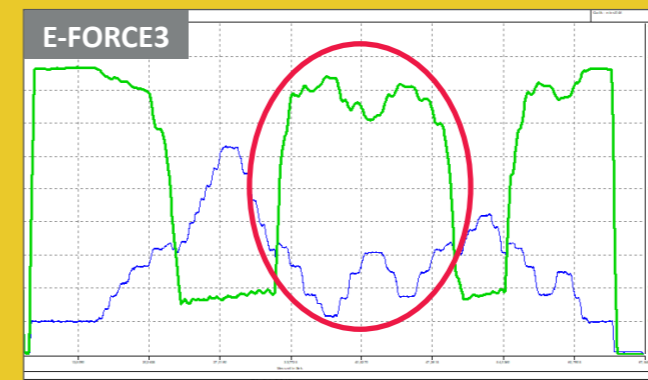

NEW POINT OF CONNECTION FOR MORE FLEXIBILITY

WEBER RESCUE's new generation of hose-bound cutters, spreaders and combi tools can be converted to E-FORCE3 battery-powered devices at any time via a new point of connection. This means more flexible decision-making. The conversion will be done by a certified workshop.

Buy a hose-bound tool today and upgrade to battery technology tomorrow!

Upgrade from hose-bound to battery technology in only a few steps:

MORE SPEED THROUGH MODERN SWITCHING TECHNOLOGY

Due to the newly developed switching valve the rescue system is always in the maximum possible speed range, comparable to a 2-step automatic transmission that always uses the optimum gear. This increases the working speed by at least 25% – depending on the application, the rescue tool is even much faster.

In addition to the switching valve, the basic speed of the new E-FORCE3 tools is once again noticeably increased.

Raise of performance:
>> higher working speed
>> reduced working time

— output >> working speed
— working pressure