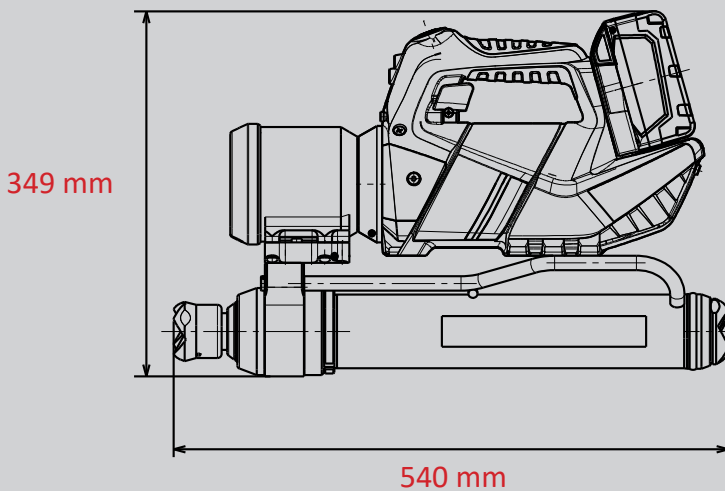

BATTERY-TELESCOPIC RAM RZT 2-1170 E-FORCE2

 DISTANCE

 CHARGE

Part no.
1088997

E-FORCE

Technical specifications:

Closed length (retracted)	540 mm
Final length (extended)	1170 mm
Stroke stage 1 / stroke stage 2	360 / 270 mm
Force stage 1 / stroke stage 2	189,4 / 99,0 kN
Weight (incl. battery)	20,4 kg
Dimensions (LxWxH)	540 x 134 x 349 mm
Nominal pressure	700 bar
EN classification (EN 13204)*	TR189/360-99/270-20,4-E-I