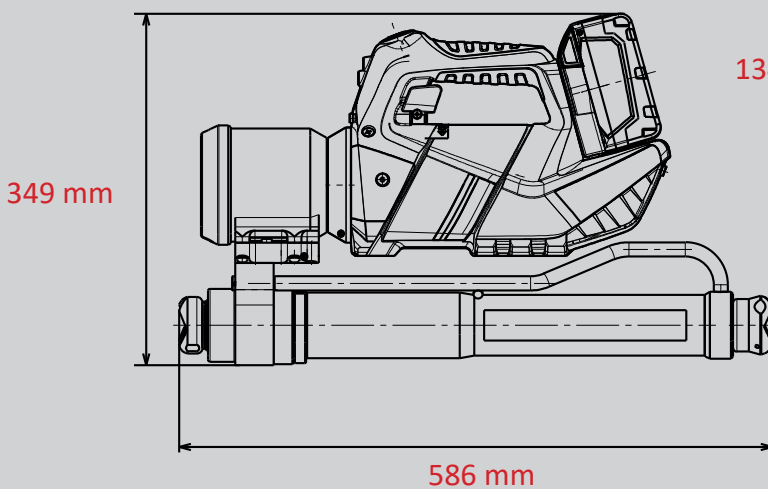

BATTERY-TELESCOPIC RAM RZT 2-1360 E-FORCE2

 DISTANCE

 CHARGE

Part no.
1078342

E-FORCE

Technical specifications:

| | |
|---------------------------------|---------------------------|
| Closed length (retracted) | 586 mm |
| Final length (extended) | 1386 mm |
| Stroke stage 1 / stroke stage 2 | 428 / 372 mm |
| Force stage 1 / stroke stage 2 | 108,0 / 62,0 kN |
| Weight (incl. battery) | 20,1 kg |
| Dimensions (LxWxH) | 586 x 134 x 349 mm |
| Nominal pressure | 550 bar |
| EN classification (EN 13204)* | TR108/428-62/372-20,1-E-I |

134 mm