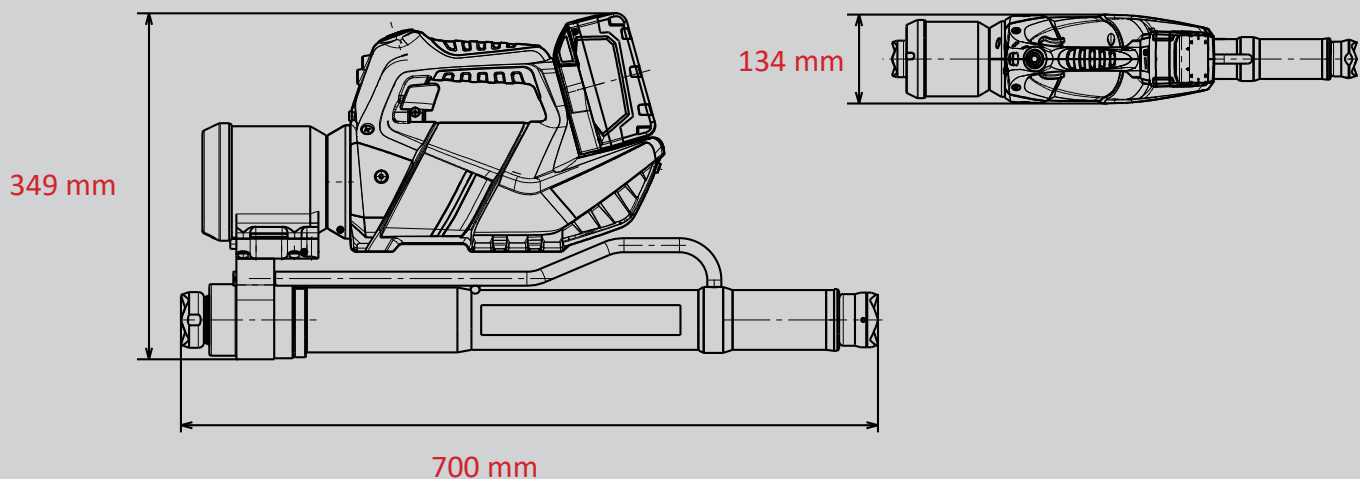

BATTERY-TELESCOPIC RAM RZT 2-1500 E-FORCE2

 DISTANCE

 CHARGE

Part no.
1081519

E-FORCE

Technical specifications:

Closed length (retracted)	700 mm
Final length (extended)	1500 mm
Stroke stage 1 / stroke stage 2	428 / 372 mm
Force stage 1 / stroke stage 2	108,0 / 62,0 kN
Weight (incl. battery)	21,4 kg
Dimensions (LxWxH)	700 x 134 x 349 mm
Nominal pressure	550 bar
EN classification (EN 13204)*	TR108/428-62/372-21,4-E-I

* According to EN 13204. Images are non-binding. We reserve the right to technical modifications.
60003709 (200061, D, ALL, 11.02.2020)