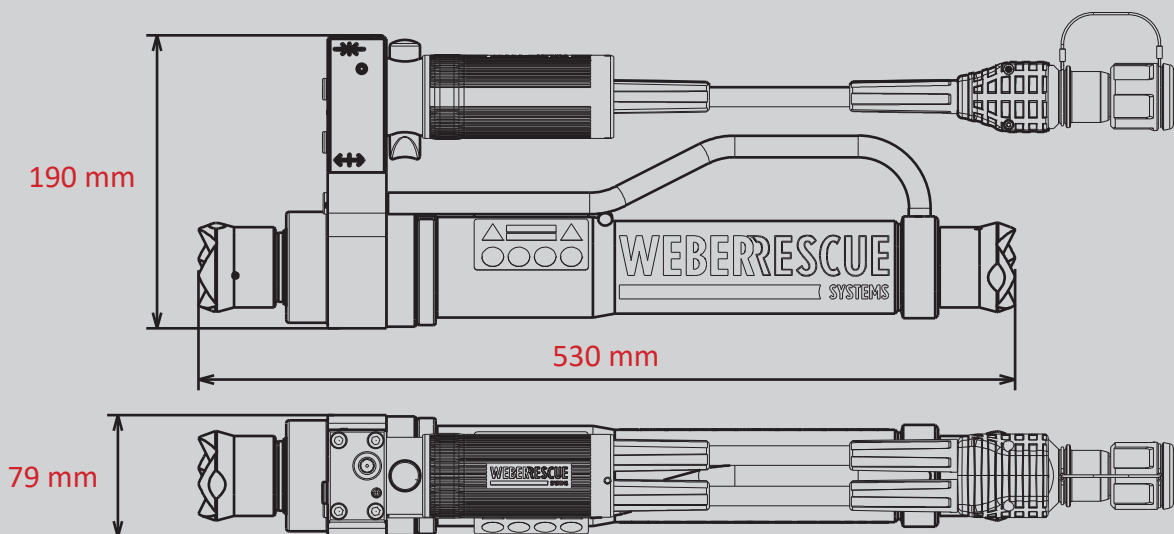

RESCUE CYLINDER RZ 1-850

Part no.
5933803

 DISTANCE

 SINGLE

 PUSH-CONTROL

Technical specifications:

Closed length (retracted)	530 mm
Final length (extended)	850 mm
Stroke	320 mm
Force	137,4 kN
Pulling force	24,1 kN
Weight (ready for use)	11,5 kg
Oil demand	0,5 l
Dimensions (LxWxH)	530 x 190 x 79 mm
Nominal pressure	700 bar
EN classification (EN 13204)	R137-320-11,5

Images are non-binding. We reserve the right to technical modifications.
60005128 (-, -, ALL, 04.07.2019)