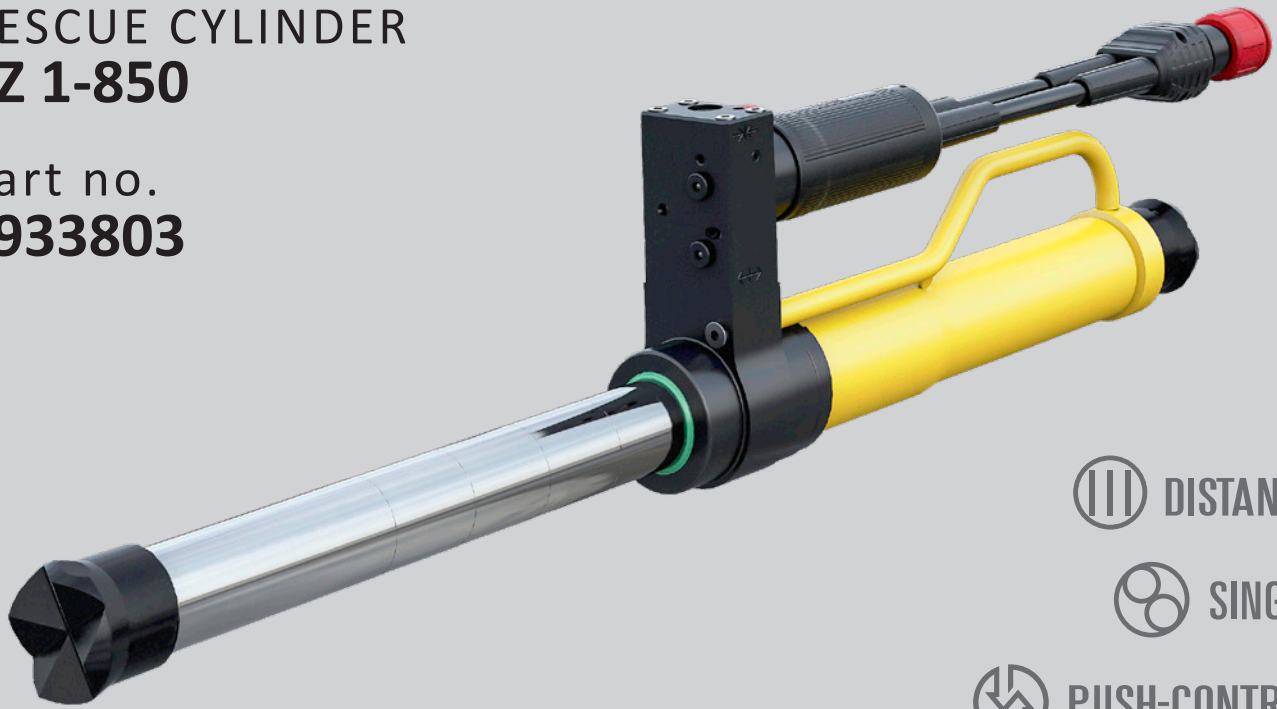

RESCUE CYLINDER RZ 1-850

Part no.
5933803

 DISTANCE

 SINGLE

 PUSH-CONTROL

Technical specifications:

Closed length (retracted)	530 mm
Final length (extended)	850 mm
Stroke	320 mm
Force	137,4 kN
Pulling force	24,1 kN
Weight (ready for use)	11,5 kg
Oil demand	0,5 l
Dimensions (LxWxH)	530 x 190 x 79 mm
Nominal pressure	700 bar
EN classification (EN 13204)	R137-320-11,5

Images are non-binding. We reserve the right to technical modifications.
60005128 (-, -, ALL, 04.07.2019)